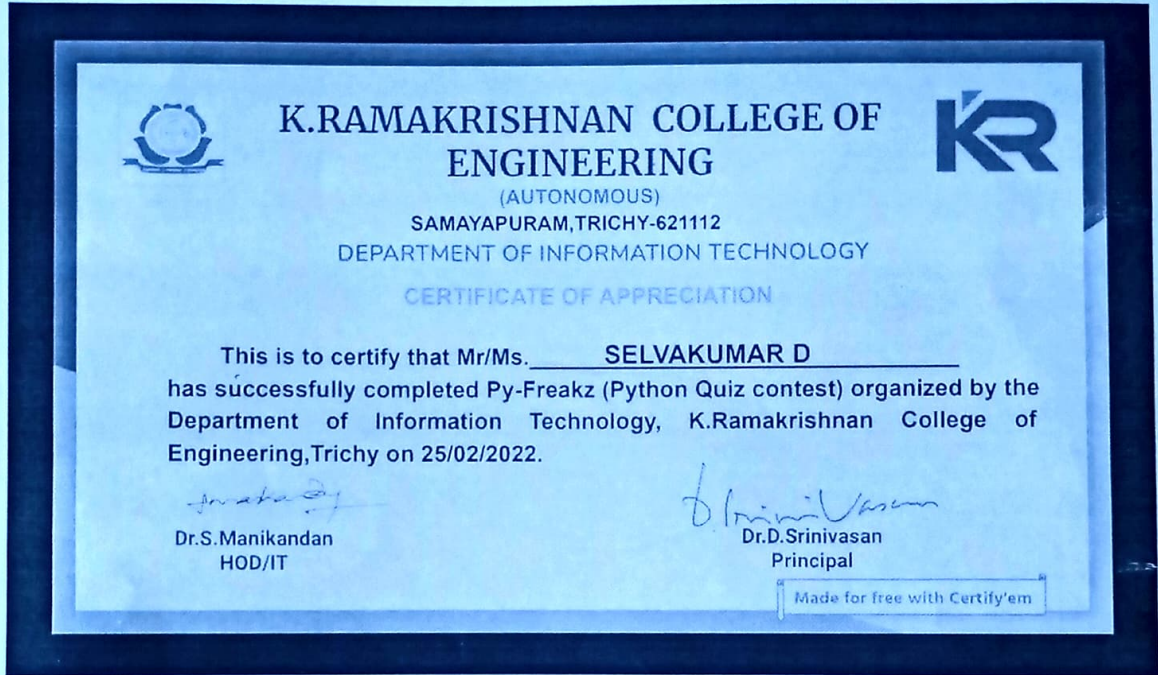

K.RAMAKRISHNAN COLLEGE OF ENGINEERING (Autonomous)

Accredited by NAAC with 'A' Grade, ISO 9001: 2015 Certified Institution
(Approved by AICTE & Affiliated to Anna University) Samayapuram
Tiruchirappalli - 621 112

Copy of Certificate

R. Gatt
Co-ordinator
28/2/22

HOD/IT
28/2

Principal
Principal
K. Ramakrishnan College of Engineering
(Autonomous)
Samayapuram, Tiruchirappalli - 621 112.